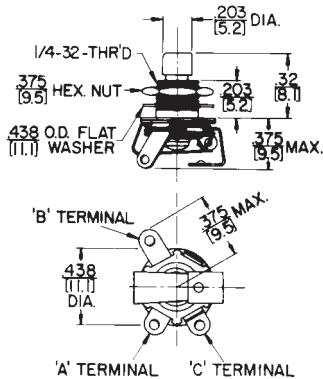

SWITCHCRAFT, INC. 5555 N. Elston Ave.
Chicago, IL 60630 • 773 792-2700 • FAX: 773 792-2129
www.switchcraft.com

Tiny-Switch® SWITCHES

SERIES 950, 960

PART NUMBERS

Pushbutton Color/Part Number		Circuit	Schematic
Red	Black		
951	961	1-A, SPST, (N.O.)	
◇ 952	◇ 962	1-B, SPST, (N.C.)	
953	963	1-C, SPDT	

◇ Special order only; contact Switchcraft for price and delivery.

SERIES 950 & 960